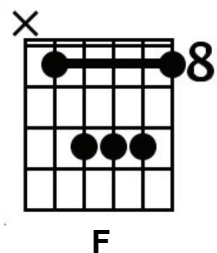

Gm

Dm

Gm Dm (x2)

[Verse 1]

Gm Dm
Baby, it's cold when you're gone
Gm Dm
Don't make me wait, wait too long
Gm Dm
Whenever you're near I have all this feeling
Cm D7
You're melting me down, oh, I'm a believer

Cm

D7

[Chorus [2]]

Ebmaj7 F
Strike a match and set me on fire
Gm Dm
Watch it burn and flames getting higher
Cm Dm
You light me up, sweet old desire
Cm D7
So won't you come close to my fire?

Ebmaj7

Gm Dm (x2)