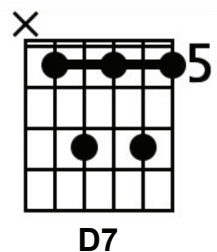

Close to My Fire

Joe Bonamassa + Hart

www.kasha.uk

[Intro]: **Gm Dm** (x2)

[Chorus [1]]

Gm Dm
Strike a match and set me on fire
Gm Dm
Watch it burn and flames getting higher
Cm Dm
You light me up, sweet old desire
Cm D7
So won't you come close to my fire?

Gm

Dm

Gm Dm (x2)

[Verse 1]

Gm Dm
Baby, it's cold when you're gone
Gm Dm
Don't make me wait, wait too long
Gm Dm
Whenever you're near I have all this feeling
Cm D7
You're melting me down, oh, I'm a believer

Cm

D7

[Chorus [2]]

Ebmaj7 F
Strike a match and set me on fire
Gm Dm
Watch it burn and flames getting higher
Cm Dm
You light me up, sweet old desire
Cm D7
So won't you come close to my fire?

Ebmaj7

Gm Dm (x2)