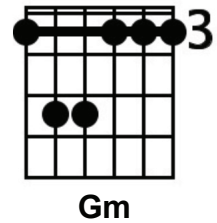

Close to My Fire

Joe Bonamassa + Hart

www.kasha.uk

[Intro]: **Gm Dm** (x2)

[Chorus [1]]

Gm Dm
Strike a match and set me on fire
Gm Dm
Watch it burn and flames getting higher
Cm Dm
You light me up, sweet old desire
Cm D7
So won't you come close to my fire?

Gm

Dm

Gm Dm (x2)

[Verse 1]

Gm Dm
Baby, it's cold when you're gone
Gm Dm
Don't make me wait, wait too long
Gm Dm
Whenever you're near I have all this feeling
Cm D7
You're melting me down, oh, I'm a believer

Cm

D7

[Chorus [2]]

Ebmaj7 F
Strike a match and set me on fire
Gm Dm
Watch it burn and flames getting higher
Cm Dm
You light me up, sweet old desire
Cm D7
So won't you come close to my fire?

Ebmaj7

Gm Dm (x2)