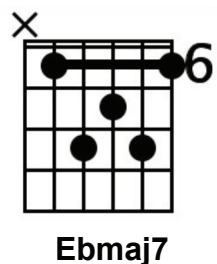

Close to My Fire

Joe Bonamassa + Hart

www.kasha.uk

[Intro]: **Gm Dm** (x2)

[Chorus [1]]

Gm Dm
Strike a match and set me on fire
Gm Dm
Watch it burn and flames getting higher
Cm Dm
You light me up, sweet old desire
Cm D7
So won't you come close to my fire?

Gm

Dm

Gm Dm (x2)

[Verse 1]

Gm Dm
Baby, it's cold when you're gone
Gm Dm
Don't make me wait, wait too long
Gm Dm
Whenever you're near I have all this feeling
Cm D7
You're melting me down, oh, I'm a believer

Cm

D7

[Chorus [2]]

Ebmaj7 F
Strike a match and set me on fire
Gm Dm
Watch it burn and flames getting higher
Cm Dm
You light me up, sweet old desire
Cm D7
So won't you come close to my fire?

Ebmaj7

Gm Dm (x2)