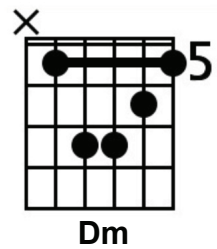

Close to My Fire

Joe Bonamassa + Hart

www.kasha.uk

[Intro]: **Gm Dm** (x2)

[Chorus [1]]

Gm Dm
Strike a match and set me on fire
Gm Dm
Watch it burn and flames getting higher
Cm Dm
You light me up, sweet old desire
Cm D7
So won't you come close to my fire?

Gm

Dm

Gm Dm (x2)

[Verse 1]

Gm Dm
Baby, it's cold when you're gone
Gm Dm
Don't make me wait, wait too long
Gm Dm
Whenever you're near I have all this feeling
Cm D7
You're melting me down, oh, I'm a believer

Cm

D7

[Chorus [2]]

Ebmaj7 F
Strike a match and set me on fire
Gm Dm
Watch it burn and flames getting higher
Cm Dm
You light me up, sweet old desire
Cm D7
So won't you come close to my fire?

Ebmaj7

Gm Dm (x2)