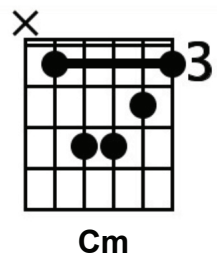

Close to My Fire

Joe Bonamassa + Hart

www.kasha.uk

[Intro]: **Gm Dm** (x2)

[Chorus [1]]

Gm Dm
Strike a match and set me on fire
Gm Dm
Watch it burn and flames getting higher
Cm Dm
You light me up, sweet old desire
Cm D7
So won't you come close to my fire?

Gm

Dm

Gm Dm (x2)

[Verse 1]

Gm Dm
Baby, it's cold when you're gone
Gm Dm
Don't make me wait, wait too long
Gm Dm
Whenever you're near I have all this feeling
Cm D7
You're melting me down, oh, I'm a believer