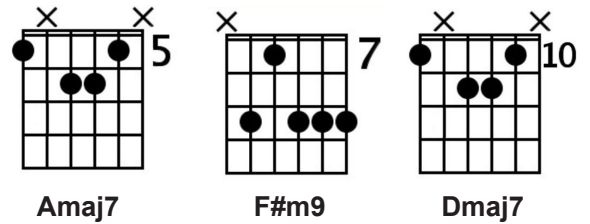

## VERSE 1

**Amaj7**

There must have been an angel by my side

**F#m9**

Something heavenly led me to you

**Dmaj7 C#m7 Bm7**

Look at the sky

**F#m7**

It's the colour of love

**Amaj7**

There must have been an angel by my side

**F#m9**

Something heavenly came down from above

**Dmaj7 C#m7 Bm7**

He led me to you

**F#m7**

## BRIDGE

**B7sus2 F#m7 B7sus2 F#m7**

He built a bridge to your heart, all the way

**B7sus2 F#m7 B7sus2 F#m7**

How many tons of love inside? I can't say

## VERSE 3

**Amaj7 F#m9**

Wasn't it clear from the start

**F#m9**

Look the sky is full of love

**Dmaj7 C#m7 Bm7 F#m7**

Yeah the sky is full of love