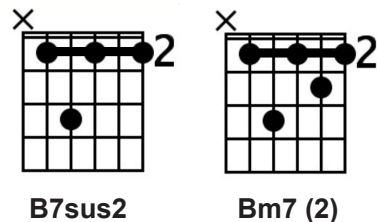

## VERSE 1

**Amaj7**

There must have been an angel by my side

**F#m9**

Something heavenly led me to you

**Dmaj7 C#m7 Bm7**

Look at the sky

**F#m7**

It's the colour of love

**Amaj7**

There must have been an angel by my side

**F#m9**

Something heavenly came down from above

**Dmaj7 C#m7 Bm7**

He led me to you

**F#m7**

## BRIDGE

**B7sus2 F#m7 B7sus2 F#m7**

He built a bridge to your heart, all the way

**B7sus2 F#m7 B7sus2 F#m7**

How many tons of love inside? I can't say

## VERSE 3

**Amaj7 F#m9**

Wasn't it clear from the start

**F#m9**

Look the sky is full of love

**Dmaj7 C#m7 Bm7 F#m7**

Yeah the sky is full of love