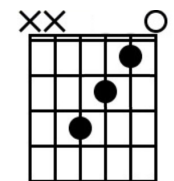

Still Got the Blues

Gary Moore

www.kasha.uk

INTRO: Dm7 Dm7/G Cmaj7 Fmaj7
Bm7(b5) E7 Am

VERSE 1

Dm7 Dm7/G Cmaj7 Fmaj7

Used to be so easy, to give my heart away.

Bm7b5 E

But I found out the hard way

Am Am/B Am/C

there's a price you have to pay.

Dm7 Dm7/G

I found out that love

Cmaj7 Fmaj7

Was no friend of mine

Bm7(b5) E E7

I should have known, time after time.

CHORUS

Am Em Am D9

So long, it was so long ago

F9 E7#9 Am

but I've still got the blues for you.

VERSE 2

Used to be so easy to fall in love again

But I found out the hard way

It's a road that leads to pain

I found out that love was more than just a game

You're playing to win but you'll lose just the same

CHORUS

INSTRUMENTAL (Verse)

Dm7 Dm7/G Cmaj7 Fmaj7

Bm7(b5) E7 Am Am/B Am/C

Dm7 Dm7/G Cmaj7 Fmaj7

Bm7(b5) E E7

CHORUS

Am Em Am D9

Though the days come and go, there is one thing I know

F9 E7#9 Am

I've still got the blues for you.

Fmaj7