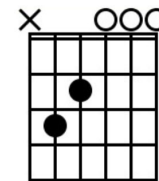

Still Got the Blues

Gary Moore

www.kasha.uk

INTRO: Dm7 Dm7/G Cmaj7 Fmaj7
Bm7(b5) E7 Am

VERSE 1

Dm7 Dm7/G Cmaj7 Fmaj7

Used to be so easy, to give my heart away.

Bm7b5 E

But I found out the hard way

Am Am/B Am/C

there's a price you have to pay.

Dm7 Dm7/G

I found out that love

Cmaj7 Fmaj7

Was no friend of mine

Bm7(b5) E E7

I should have known, time after time.

CHORUS

Am Em Am D9

So long, it was so long ago

F9 E7#9 Am

but I've still got the blues for you.

VERSE 2

Used to be so easy to fall in love again

But I found out the hard way

It's a road that leads to pain

I found out that love was more than just a game

You're playing to win but you'll lose just the same

CHORUS

INSTRUMENTAL (Verse)

Dm7 Dm7/G Cmaj7 Fmaj7

Bm7(b5) E7 Am Am/B Am/C

Dm7 Dm7/G Cmaj7 Fmaj7

Bm7(b5) E E7

CHORUS

Am Em Am D9

Though the days come and go, there is one thing I know

F9 E7#9 Am

I've still got the blues for you.

Cmaj7