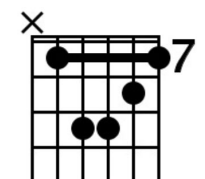

Still Got the Blues

Gary Moore

www.kasha.uk

INTRO: Dm7 Dm7/G Cmaj7 Fmaj7
Bm7(b5) E7 Am

VERSE 1

Dm7 Dm7/G Cmaj7 Fmaj7

Used to be so easy, to give my heart away.

Bm7b5 E

But I found out the hard way

Am Am/B Am/C

there's a price you have to pay.

Dm7 Dm7/G

I found out that love

Cmaj7 Fmaj7

Was no friend of mine

Bm7(b5) E E7

I should have known, time after time.

CHORUS

Am Em Am D9

So long, it was so long ago

F9 E7#9 Am

but I've still got the blues for you.

VERSE 2

Used to be so easy to fall in love again

But I found out the hard way

It's a road that leads to pain

I found out that love was more than just a game

You're playing to win but you'll lose just the same

CHORUS

INSTRUMENTAL (Verse)

Dm7 Dm7/G Cmaj7 Fmaj7

Bm7(b5) E7 Am Am/B Am/C

Dm7 Dm7/G Cmaj7 Fmaj7

Bm7(b5) E E7

CHORUS

Am Em Am D9

Though the days come and go, there is one thing I know

F9 E7#9 Am

I've still got the blues for you.

Em (2)