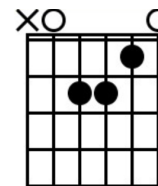

Still Got the Blues

Gary Moore

www.kasha.uk

INTRO: Dm7 Dm7/G Cmaj7 Fmaj7
Bm7(b5) E7 Am

VERSE 1

Dm7 Dm7/G Cmaj7 Fmaj7

Used to be so easy, to give my heart away.

Bm7b5 E

But I found out the hard way

Am Am/B Am/C

there's a price you have to pay.

Dm7 Dm7/G

I found out that love

Cmaj7 Fmaj7

Was no friend of mine

Bm7(b5) E E7

I should have known, time after time.

CHORUS

Am Em Am D9

So long, it was so long ago

F9 E7#9 Am

but I've still got the blues for you.

VERSE 2

Used to be so easy to fall in love again

But I found out the hard way

It's a road that leads to pain

I found out that love was more than just a game

You're playing to win but you'll lose just the same

CHORUS

INSTRUMENTAL (Verse)

Dm7 Dm7/G Cmaj7 Fmaj7

Bm7(b5) E7 Am Am/B Am/C

Dm7 Dm7/G Cmaj7 Fmaj7

Bm7(b5) E E7

CHORUS

Am Em Am D9

Though the days come and go, there is one thing I know

F9 E7#9 Am

I've still got the blues for you.

Am