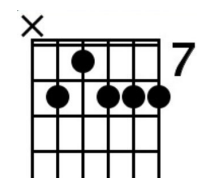

Still Got the Blues

Gary Moore

www.kasha.uk

INTRO: Dm7 Dm7/G Cmaj7 Fmaj7
Bm7(b5) E7 Am

VERSE 1

Dm7 Dm7/G Cmaj7 Fmaj7

Used to be so easy, to give my heart away.

Bm7b5 E

But I found out the hard way

Am Am/B Am/C

there's a price you have to pay.

Dm7 Dm7/G

I found out that love

Cmaj7 Fmaj7

Was no friend of mine

Bm7(b5) E E7

I should have known, time after time.

CHORUS

Am Em Am D9

So long, it was so long ago

F9 E7#9 Am

but I've still got the blues for you.

VERSE 2

Used to be so easy to fall in love again

But I found out the hard way

It's a road that leads to pain

I found out that love was more than just a game

You're playing to win but you'll lose just the same

CHORUS

INSTRUMENTAL (Verse)

Dm7 Dm7/G Cmaj7 Fmaj7

Bm7(b5) E7 Am Am/B Am/C

Dm7 Dm7/G Cmaj7 Fmaj7

Bm7(b5) E E7

CHORUS

Am Em Am D9

Though the days come and go, there is one thing I know

F9 E7#9 Am

I've still got the blues for you.

F9