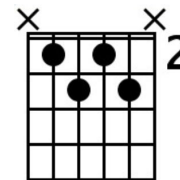

Still Got the Blues

Gary Moore

www.kasha.uk

INTRO: Dm7 Dm7/G Cmaj7 Fmaj7
Bm7(b5) E7 Am

VERSE 1

Dm7 Dm7/G Cmaj7 Fmaj7

Used to be so easy, to give my heart away.

Bm7b5 E

But I found out the hard way

Am Am/B Am/C

there's a price you have to pay.

Dm7 Dm7/G

I found out that love

Cmaj7 Fmaj7

Was no friend of mine

Bm7(b5) E E7

I should have known, time after time.

CHORUS

Am Em Am D9

So long, it was so long ago

F9 E7#9 Am

but I've still got the blues for you.

VERSE 2

Used to be so easy to fall in love again

But I found out the hard way

It's a road that leads to pain

I found out that love was more than just a game

You're playing to win but you'll lose just the same

CHORUS

INSTRUMENTAL (Verse)

Dm7 Dm7/G Cmaj7 Fmaj7

Bm7(b5) E7 Am Am/B Am/C

Dm7 Dm7/G Cmaj7 Fmaj7

Bm7(b5) E E7

CHORUS

Am Em Am D9

Though the days come and go, there is one thing I know

F9 E7#9 Am

I've still got the blues for you.

Bm7(b5)