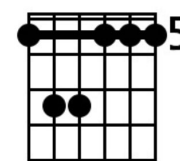

Still Got the Blues

Gary Moore

www.kasha.uk

INTRO: Dm7 Dm7/G Cmaj7 Fmaj7
Bm7(b5) E7 Am

VERSE 1

Dm7 Dm7/G Cmaj7 Fmaj7

Used to be so easy, to give my heart away.

Bm7b5 E

But I found out the hard way

Am Am/B Am/C

there's a price you have to pay.

Dm7 Dm7/G

I found out that love

Cmaj7 Fmaj7

Was no friend of mine

Bm7(b5) E E7

I should have known, time after time.

CHORUS

Am Em Am D9

So long, it was so long ago

F9 E7#9 Am

but I've still got the blues for you.

VERSE 2

Used to be so easy to fall in love again

But I found out the hard way

It's a road that leads to pain

I found out that love was more than just a game

You're playing to win but you'll lose just the same

CHORUS

INSTRUMENTAL (Verse)

Dm7 Dm7/G Cmaj7 Fmaj7

Bm7(b5) E7 Am Am/B Am/C

Dm7 Dm7/G Cmaj7 Fmaj7

Bm7(b5) E E7

CHORUS

Am Em Am D9

Though the days come and go, there is one thing I know

F9 E7#9 Am

I've still got the blues for you.

Am (2)