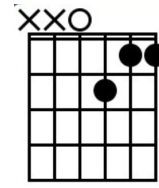

Still Got the Blues

Gary Moore

www.kasha.uk

INTRO: Dm7 Dm7/G Cmaj7 Fmaj7
Bm7(b5) E7 Am

VERSE 1

Dm7 Dm7/G Cmaj7 Fmaj7

Used to be so easy, to give my heart away.

Bm7b5 E

But I found out the hard way

Am Am/B Am/C

there's a price you have to pay.

Dm7 Dm7/G

I found out that love

Cmaj7 Fmaj7

Was no friend of mine

Bm7(b5) E E7

But I found out the hard way

It's a road that leads to pain

I found out that love was more than just a game

You're playing to win but you'll lose just the same

CHORUS

INSTRUMENTAL (Verse)

Dm7 Dm7/G Cmaj7 Fmaj7

Bm7(b5) E7 Am Am/B Am/C

Dm7 Dm7/G Cmaj7 Fmaj7

Bm7(b5) E E7

CHORUS

Am Em Am D9

Though the days come and go, there is one thing I know

F9 E7#9 Am

I've still got the blues for you.