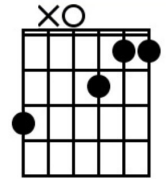

Still Got the Blues

Gary Moore

www.kasha.uk

INTRO: Dm7 Dm7/G Cmaj7 Fmaj7
Bm7(b5) E7 Am

VERSE 1

Dm7 Dm7/G Cmaj7 Fmaj7

Used to be so easy, to give my heart away.

Bm7b5 E

But I found out the hard way

Am Am/B Am/C

there's a price you have to pay.

Dm7 Dm7/G

I found out that love

Cmaj7 Fmaj7

Was no friend of mine

Bm7(b5) E E7

I should have known, time after time.

CHORUS

Am Em Am D9

So long, it was so long ago

F9 E7#9 Am

but I've still got the blues for you.

VERSE 2

Used to be so easy to fall in love again

But I found out the hard way

It's a road that leads to pain

I found out that love was more than just a game

You're playing to win but you'll lose just the same

CHORUS

INSTRUMENTAL (Verse)

Dm7 Dm7/G Cmaj7 Fmaj7

Bm7(b5) E7 Am Am/B Am/C

Dm7 Dm7/G Cmaj7 Fmaj7

Bm7(b5) E E7

CHORUS

Am Em Am D9

Though the days come and go, there is one thing I know

F9 E7#9 Am

I've still got the blues for you.

Dm7/G