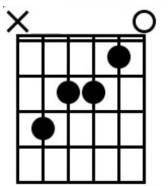

Still Got the Blues

Gary Moore

www.kasha.uk

INTRO: Dm7 Dm7/G Cmaj7 Fmaj7
Bm7(b5) E7 Am

VERSE 1

Dm7 Dm7/G Cmaj7 Fmaj7

Used to be so easy, to give my heart away.

Bm7b5 E

But I found out the hard way

Am Am/B Am/C

there's a price you have to pay.

Dm7 Dm7/G

I found out that love

Cmaj7 Fmaj7

Was no friend of mine

Bm7(b5) E E7

I should have known, time after time.

CHORUS

Am Em Am D9

So long, it was so long ago

F9 E7#9 Am

but I've still got the blues for you.

VERSE 2

Used to be so easy to fall in love again

But I found out the hard way

It's a road that leads to pain

I found out that love was more than just a game

You're playing to win but you'll lose just the same

CHORUS

INSTRUMENTAL (Verse)

Dm7 Dm7/G Cmaj7 Fmaj7

Bm7(b5) E7 Am Am/B Am/C

Dm7 Dm7/G Cmaj7 Fmaj7

Bm7(b5) E E7

CHORUS

Am Em Am D9

Though the days come and go, there is one thing I know

F9 E7#9 Am

I've still got the blues for you.

Am/C