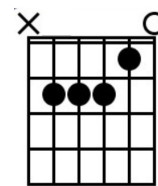

Still Got the Blues

Gary Moore

www.kasha.uk

INTRO: Dm7 Dm7/G Cmaj7 Fmaj7
Bm7(b5) E7 Am

VERSE 1

Dm7 Dm7/G Cmaj7 Fmaj7

Used to be so easy, to give my heart away.

Bm7b5 E

But I found out the hard way

Am Am/B Am/C

there's a price you have to pay.

Dm7 Dm7/G

I found out that love

Cmaj7 Fmaj7

Was no friend of mine

Bm7(b5) E E7

I should have known, time after time.

CHORUS

Am Em Am D9

So long, it was so long ago

F9 E7#9 Am

but I've still got the blues for you.

VERSE 2

Used to be so easy to fall in love again

But I found out the hard way

It's a road that leads to pain

I found out that love was more than just a game

You're playing to win but you'll lose just the same

CHORUS

INSTRUMENTAL (Verse)

Dm7 Dm7/G Cmaj7 Fmaj7

Bm7(b5) E7 Am Am/B Am/C

Dm7 Dm7/G Cmaj7 Fmaj7

Bm7(b5) E E7

CHORUS

Am Em Am D9

Though the days come and go, there is one thing I know

F9 E7#9 Am

I've still got the blues for you.

Am/B