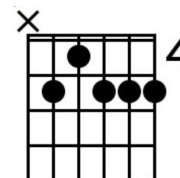

Still Got the Blues

Gary Moore

www.kasha.uk

INTRO: Dm7 Dm7/G Cmaj7 Fmaj7
Bm7(b5) E7 Am

VERSE 1

Dm7 Dm7/G Cmaj7 Fmaj7

Used to be so easy, to give my heart away.

Bm7b5 E

But I found out the hard way

Am Am/B Am/C

there's a price you have to pay.

Dm7 Dm7/G

I found out that love

Cmaj7 Fmaj7

Was no friend of mine

Bm7(b5) E E7

I should have known, time after time.

CHORUS

Am Em Am D9

So long, it was so long ago

F9 E7#9 Am

but I've still got the blues for you.

VERSE 2

Used to be so easy to fall in love again

But I found out the hard way

It's a road that leads to pain

I found out that love was more than just a game

You're playing to win but you'll lose just the same

CHORUS

INSTRUMENTAL (Verse)

Dm7 Dm7/G Cmaj7 Fmaj7

Bm7(b5) E7 Am Am/B Am/C

Dm7 Dm7/G Cmaj7 Fmaj7

Bm7(b5) E E7

CHORUS

Am Em Am D9

Though the days come and go, there is one thing I know

F9 E7#9 Am

I've still got the blues for you.

D9