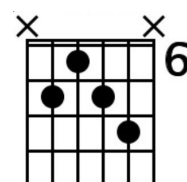

Still Got the Blues

Gary Moore

www.kasha.uk

INTRO: Dm7 Dm7/G Cmaj7 Fmaj7
Bm7(b5) E7 Am

VERSE 1

Dm7 Dm7/G Cmaj7 Fmaj7

Used to be so easy, to give my heart away.

Bm7b5 E

But I found out the hard way

Am Am/B Am/C

there's a price you have to pay.

Dm7 Dm7/G

I found out that love

Cmaj7 Fmaj7

Was no friend of mine

Bm7(b5) E E7

But I found out the hard way

It's a road that leads to pain

I found out that love was more than just a game

You're playing to win but you'll lose just the same

CHORUS

INSTRUMENTAL (Verse)

Dm7 Dm7/G Cmaj7 Fmaj7

Am/C

Am (2)

Em (2)

D9

F9

E7#9