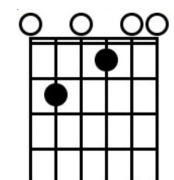

Still Got the Blues

Gary Moore

www.kasha.uk

INTRO: Dm7 Dm7/G Cmaj7 Fmaj7
Bm7(b5) E7 Am

VERSE 1

Dm7 Dm7/G Cmaj7 Fmaj7

Used to be so easy, to give my heart away.

Bm7b5 E

But I found out the hard way

Am Am/B Am/C

there's a price you have to pay.

Dm7 Dm7/G

I found out that love

Cmaj7 Fmaj7

Was no friend of mine

Bm7(b5) E E7

I should have known, time after time.

CHORUS

Am Em Am D9

So long, it was so long ago

F9 E7#9 Am

but I've still got the blues for you.

VERSE 2

Used to be so easy to fall in love again

But I found out the hard way

It's a road that leads to pain

I found out that love was more than just a game

You're playing to win but you'll lose just the same

CHORUS

INSTRUMENTAL (Verse)

Dm7 Dm7/G Cmaj7 Fmaj7

Bm7(b5) E7 Am Am/B Am/C

Dm7 Dm7/G Cmaj7 Fmaj7

Bm7(b5) E E7

CHORUS

Am Em Am D9

Though the days come and go, there is one thing I know

F9 E7#9 Am

I've still got the blues for you.

E7